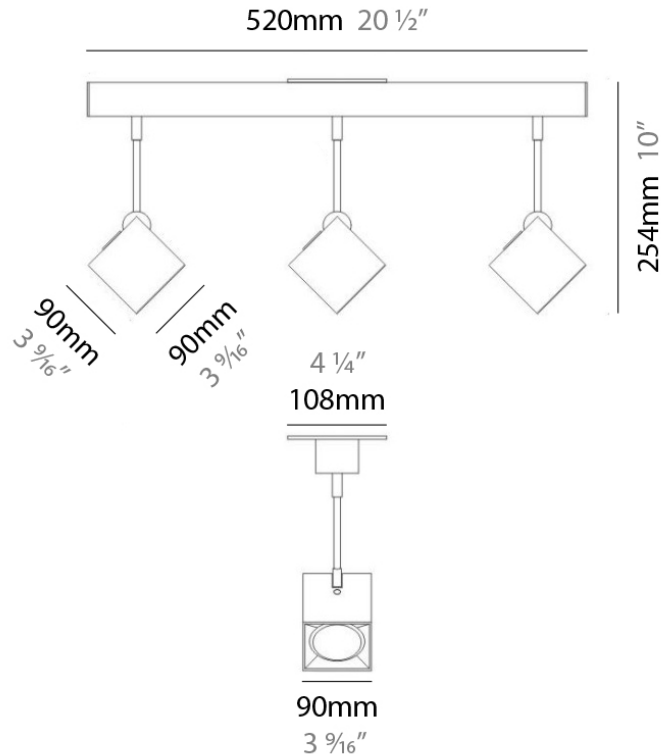

DAU SURFACE

D92017

GENERAL

Series: Dau
Brand: Milan
Division: Design
Mounting Type: Surface
Mounting Location: Ceiling
Subcategory: Pendant

PHYSICAL

Shape: Abstract
Length (mm): 520
Length (in): 20 ½
Width (mm): 110
Width (in): 4 ⅝
Height (mm): 254
Height (in): 10
Weight (kg): 1.4
Weight (lbs): 3
Fixture Material: Aluminum

ELECTRICAL

Number of Lamps: 3
Lamp Type: LED Retrofit
Lamp Shape: MR16
Bulb Included: Bulb Not Included
Total Output Wattage (W): 15
Max. Wattage Per Lamp (W): 5
Lamp Base: GU10
Input Voltage (V): 120

LED

Delivered Lumen Range: 500 - 999 lm

OPTICAL

RATINGS AND CERTIFICATIONS

Certified By: CSA Certified to UL and CSA Standards
IP rating: IP20