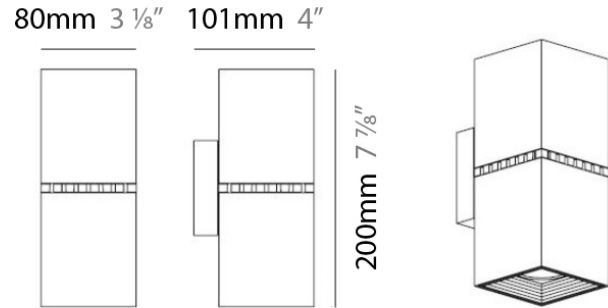

DAU SURFACE

D93197

PROJECT	
TYPE	
NOTES	
QUANTITY	
DATE	

GENERAL

Series: Dau
Brand: Milan
Division: Design
Mounting Type: Surface
Mounting Location: Wall
Subcategory: Up/Down Light

PHYSICAL

Shape: Rectangle
Length (mm): 80
Length (in): 3 1/8
Height (mm): 200
Height (in): 7 7/8
Extension (mm): 101
Extension (in): 4
Light Distribution: Direct / Indirect
Weight (kg): 4.5
Weight (lbs): 10
Fixture Finish: WHI
Fixture Material: Metal

ELECTRICAL

Lamp Type: LED
Total Output Wattage (W): 20
Max. Wattage Per Lamp (W): 10
Dimming: Electronic Low Voltage Dimming
Driver Type: 120V DIRECT LINE (operates without a driver)
Input Voltage (V): 120

LED

Number of LEDs: 2
Color Temperature (°K): 2700
Nominal Lumen (lm): 2 x 1010
CRI: >80 CRI

OPTICAL

Reflector°: 50

RATINGS AND CERTIFICATIONS

Certified By: CSA Certified to UL and CSA Standards
IP rating: IP44

J-Box cover plate
Included