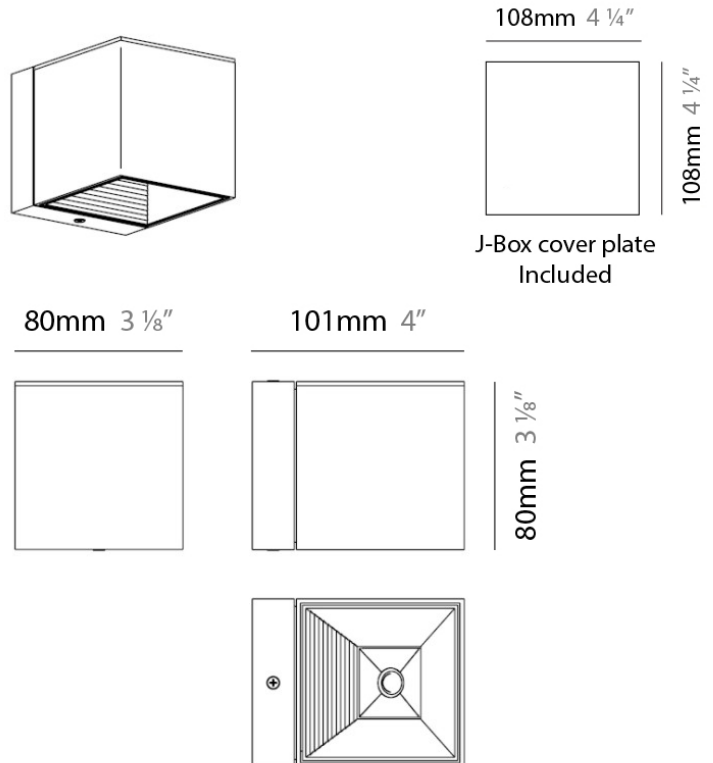

DAU SURFACE

D93148

PROJECT	_____
TYPE	_____
NOTES	_____
QUANTITY	_____
DATE	_____

GENERAL

Series: Dau
Brand: Milan
Division: Design
Mounting Type: Surface
Mounting Location: Wall
Subcategory: Up/Down Light

PHYSICAL

Shape: Cube
Length (mm): 110
Length (in): 4 ⁵/₁₆
Height (mm): 110
Height (in): 4 ⁵/₁₆
Extension (mm): 101
Extension (in): 4.0
Weight (kg): 0.91
Weight (lbs): 2
Fixture Finish: SST
Fixture Material: Metal

ELECTRICAL

Number of Lamps: 2
Lamp Type: LED
Total Output Wattage (W): 8
Max. Wattage Per Lamp (W): 4
Dimming: Electronic Low Voltage Dimming
Driver Type: operates without a driver
Input Voltage (V): 120

LED

Delivered Lumen Range: 100 - 499 lm
Number of LEDs: 2
Color Temperature (°K): 2700 / 2900
Max. Delivered Lumen (lm): 339.01
Nominal Lumen (lm): 600
CRI: >80 CRI

OPTICAL

RATINGS AND CERTIFICATIONS

Certified By: CSA Certified to UL and CSA Standards
IP rating: IP44